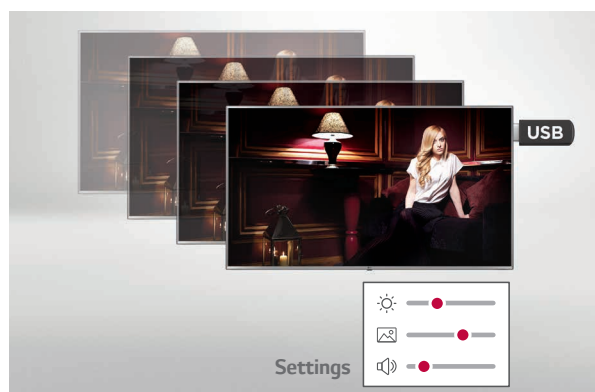

Commercial Lite Guestroom UHD TV with NanoCell Display

UT347H SERIES

HOSPITALITY FEATURES

USB Data Cloning

For fast and easy configuration of multiple TVs, create a Master TV Setup on one TV and then export the setup "clone" file to a USB memory device. Use the USB device to easily import the setup to other TVs of the same model.