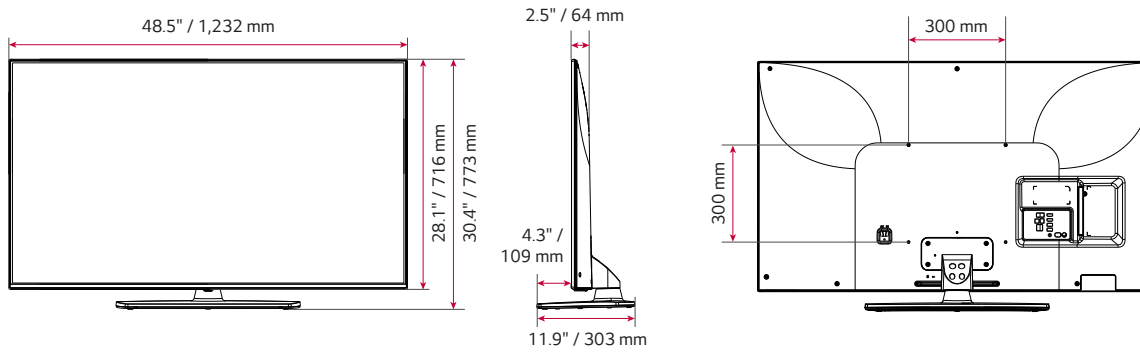

Commercial Lite Guestroom UHD TV with NanoCell Display

UT347H SERIES

DIMENSIONS

65"

55"

49"