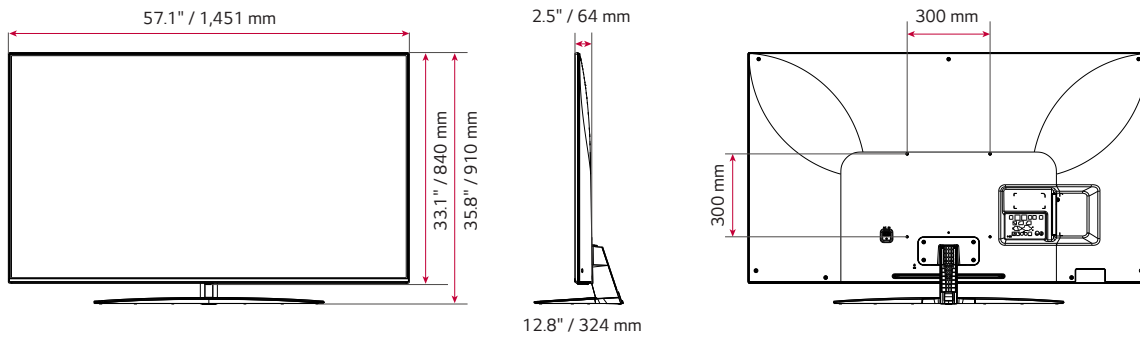

Commercial Lite Guestroom UHD TV with NanoCell Display

UT347H SERIES

DIMENSIONS

65"