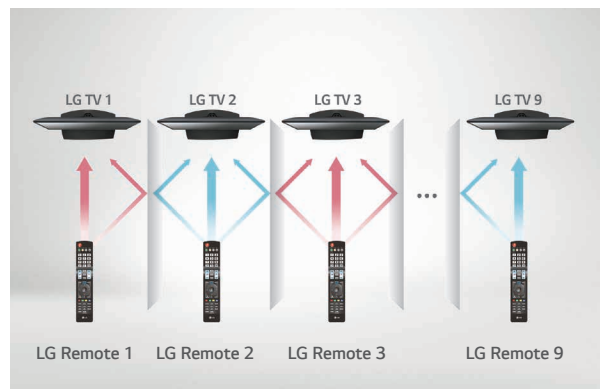

IR Pass Through and Control

The UT347H supports both RS-232/TLM and the new MPI-based External Control Interface (ECI) for external set top box control of the TV and IR Pass Through. This feature provides an integrated two-piece solution using one guest remote control.

* A system is comprised of one LG Commercial Lite display and one LG Commercial set top box.

Public Display Mode

From channel selection to volume level, you can control the TV settings in your hotel's common areas. Public Display Mode also enables restoration of your hotel's default settings on the TVs when required.

Multi-code IR

Multi-code IR* function eliminates any remote control signal interference between TVs in rooms with multiple TVs installed.

* Requires optional multi-code IR remote.

Commercial Lite Guestroom UHD TV with NanoCell Display