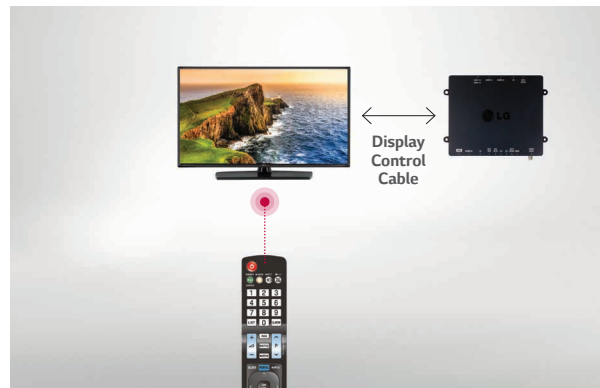

IR Pass Through and Control

The UT347H supports both RS-232/TLM and the new MPI-based External Control Interface (ECI) for external set top box control of the TV and IR Pass Through. This feature provides an integrated two-piece solution using one guest remote control.