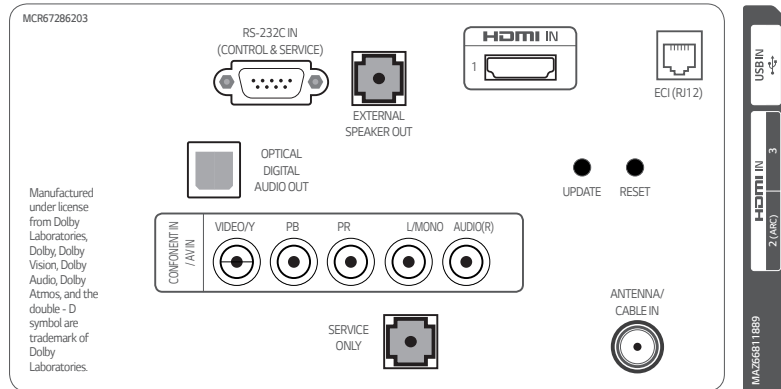

Commercial Lite Guestroom UHD TV with NanoCell Display

UT347H SERIES

SPECIFICATIONS

		65UT347H0UB	55UT347H0UA	49UT347H0UA
POWER	Power Supply	120 V, 50 / 60 Hz	120 V, 50 / 60 Hz	120 V, 50 / 60 Hz
	Max Power Consumption (W)	211	172	130
	Typical Power Consumption (W)	181	140	105
	Standby Power Consumption (W)	Less than 0.5	Less than 0.5	Less than 0.5
ACCESSORIES	Remote Control	Yes	Yes	Yes
	Chromecast Anti-theft Cover	Yes (Optional)	Yes (Optional)	Yes (Optional)
	Power Cord	1.8 m, Right Angle	1.8 m, Right Angle	1.8 m, Right Angle
WARRANTY & OTHER	Standards	UL	UL	UL
	EMC Certification	FCC	FCC	FCC
	Warranty	Two-Year Limited Warranty	Two-Year Limited Warranty	Two-Year Limited Warranty
	UPC	7 19192 63558 6	7 19192 63557 9	7 19192 63556 2

CONNECTIVITY

65" / 55" / 49"

Design and specifications are subject to change without notice. Please contact your LG sales team to verify before ordering.