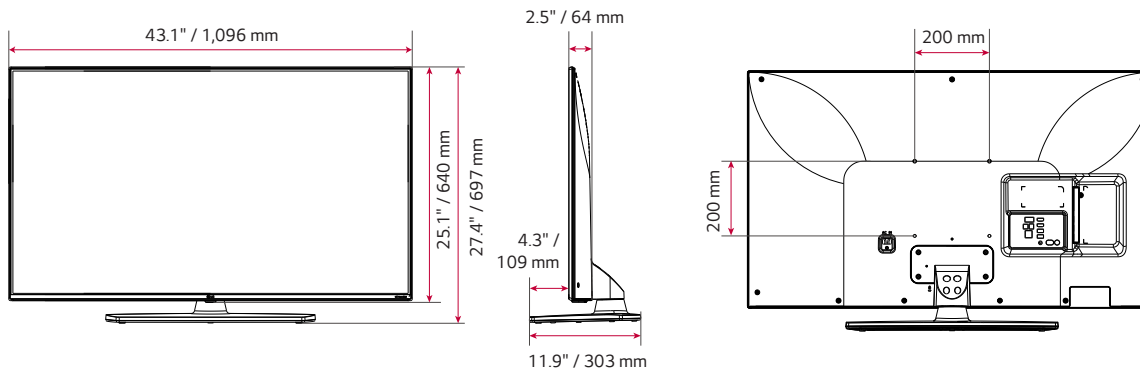

Commercial Lite Guestroom UHD TV with NanoCell Display

UT347H SERIES

DIMENSIONS

65"

55"

49"